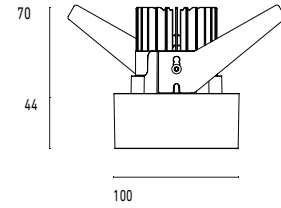

### Model

<b>Name</b>	Mono 100 Type 2 Recessed Downlighter
<b>Finish</b>	Structured White
<b>Area</b>	Indoor

### System

<b>Power (Luminaire)</b>	12W
<b>Power (System)</b>	14W
<b>Voltage</b>	240V-AC
<b>Optics</b>	Rotationally Symmetrical Direct 60°
<b>Colour Temperature</b>	2700°K
<b>Luminous Flux</b>	981lm
<b>TM30</b>	Rf95 Rg103
<b>CRI</b>	Ra97
<b>Lumen Maintenance</b>	L90 B10 50000hrs
<b>Chromacity</b>	<3 McAdam Step Ellipse
<b>Articulation</b>	Fixed
<b>Cut-Out</b>	
<b>Ingress Protection</b>	IP44
<b>Control Device</b>	Remote Fixed Output (Included)
<b>Class</b>	III